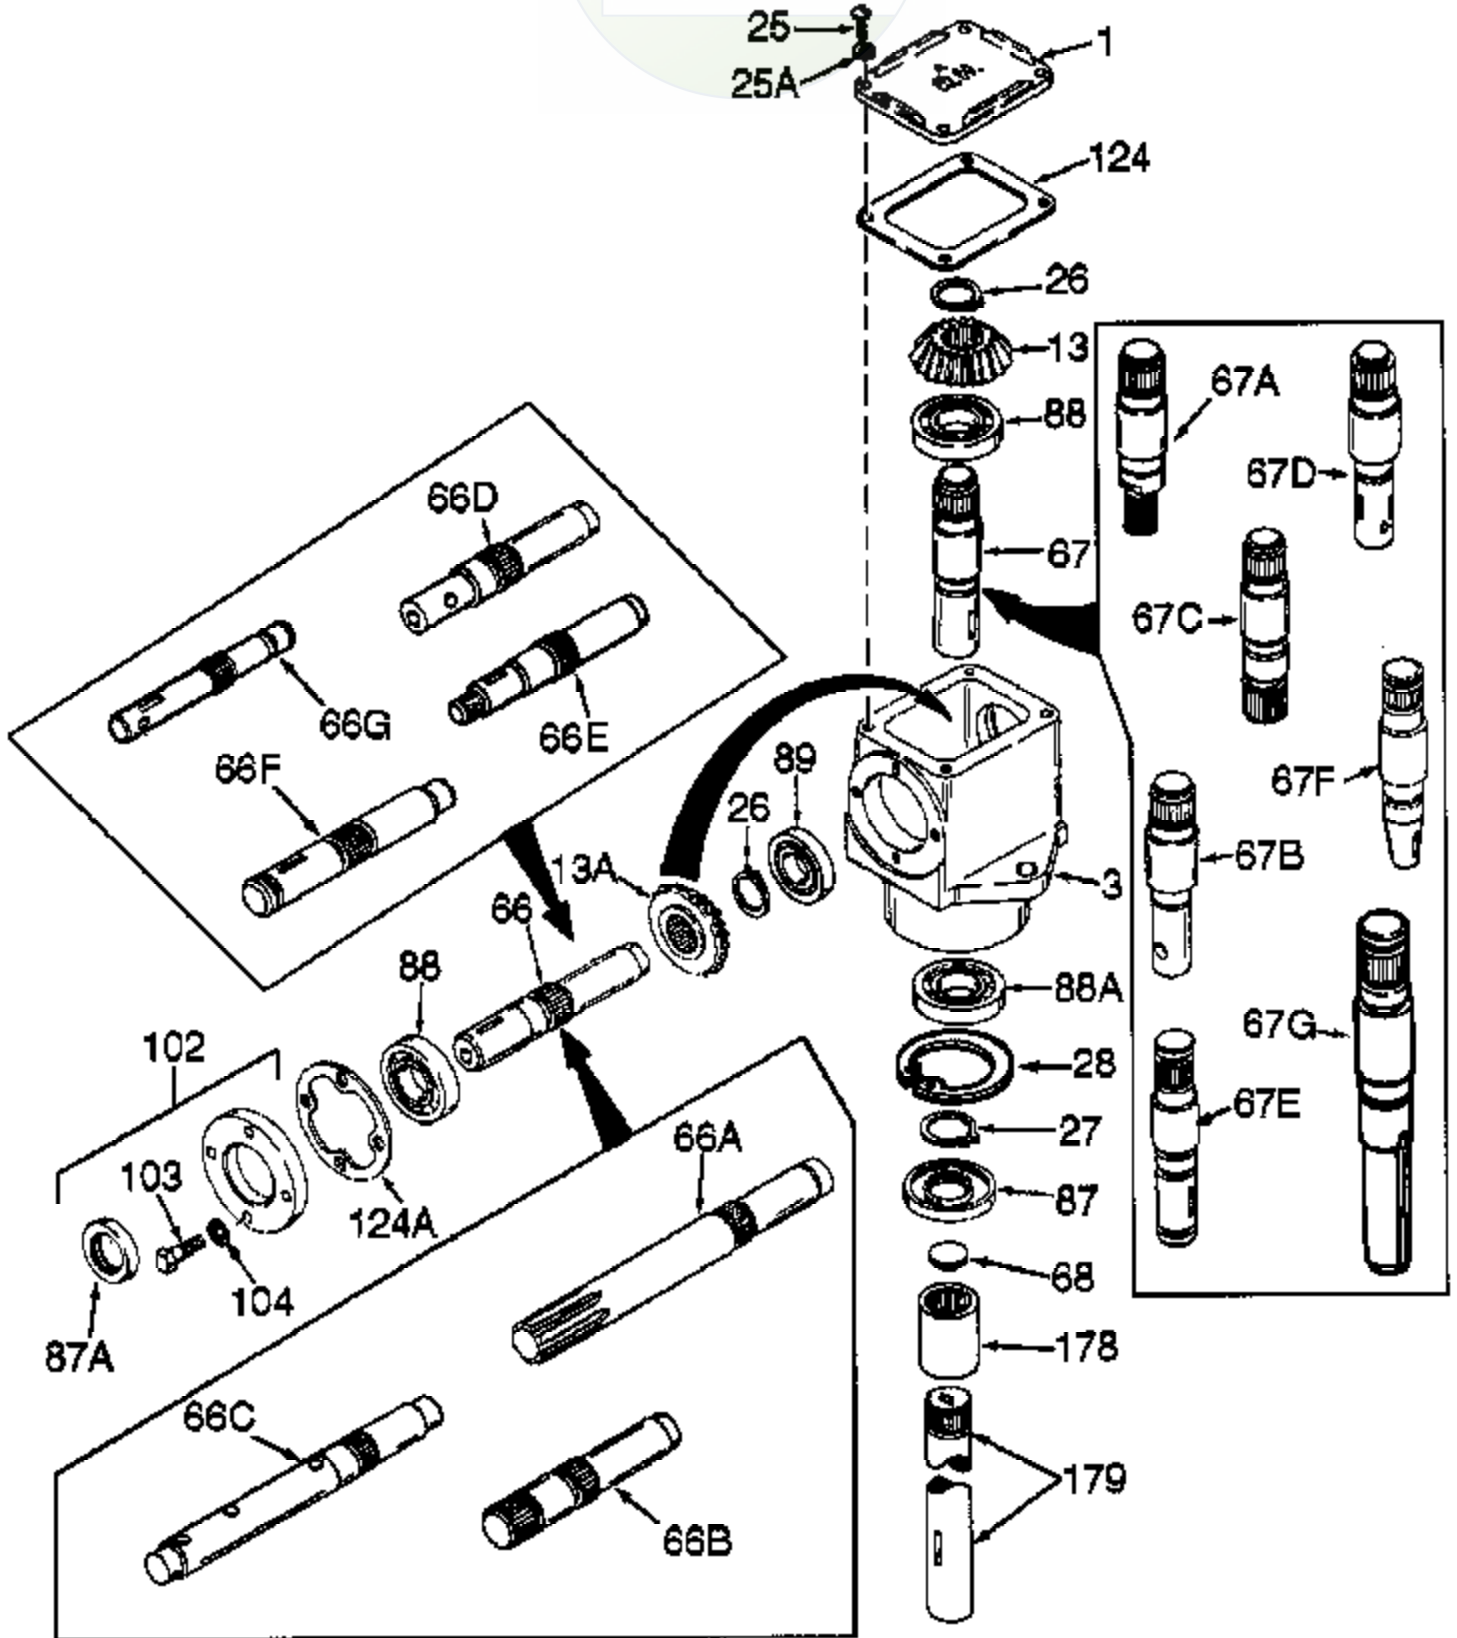

# JOIST

SICHER IST DAS:  
DAS ORIGINAL

Ref #	Part Number	Qty	Description
1	772034		Right Hand Cover
3	770026A		Right Angle Drive Housing
13	778046		Miter Gear (22 teeth)(7/8" ID)
13A	778046		Miter Gear (22 teeth)(7/8" ID)
25	792025		Screw, 10-24 x 1/2"
26	788018		Snap Ring
27	788019		Snap Ring
66F	776059A		Input Shaft (5-7/32" long)
67	776129		Output Shaft (4-1/4" long)
87A	788031		Oil Seal
87	788029		Oil Seal
88A	780034		Ball Bearing
88	780034	RAD-2344-P91	Ball Bearing
89	780024	Peerless	Ball Bearing
102	786029		Retainer Cap & Seal (Incl. 87A & 103)
103	792026		Screw, 1/4-20 x 7/8"
124	788028		Cover Gasket
124A	788030B		Cap Gasket

RAD-2344-P91 Page 2 of 2  
Peerless